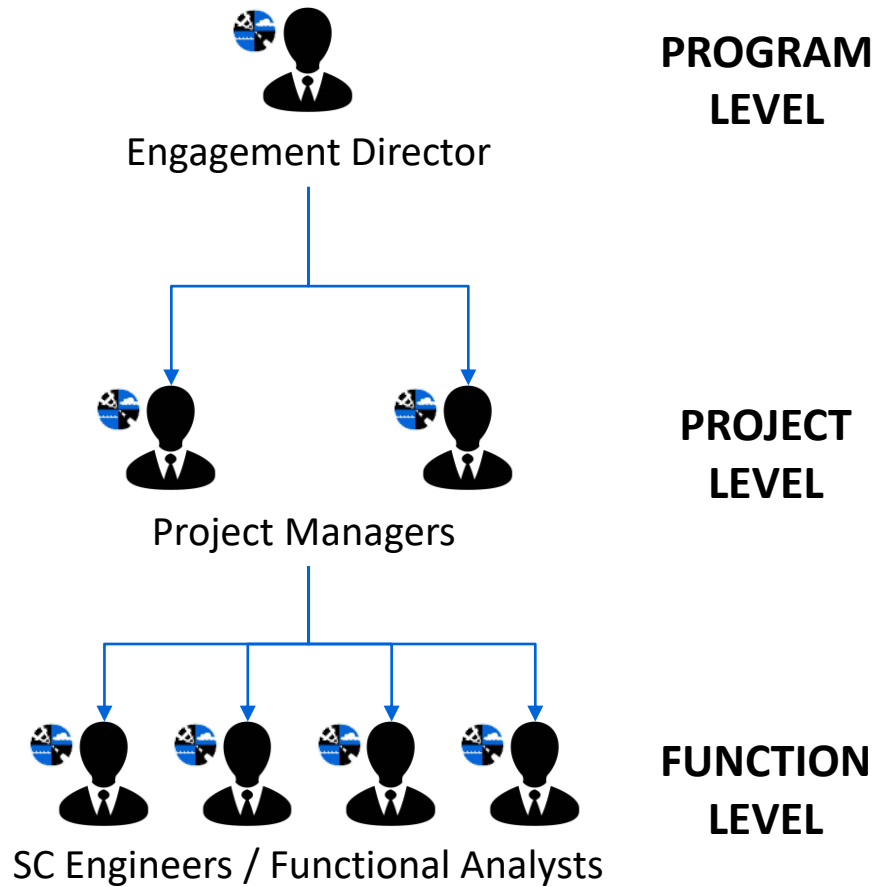

CAPTURING DATA POINTS ACROSS THE GLOBE

By tracking milestones and the progress of each shipment, we are able to identify specific pain points in a supply chain.

Logistics Plus captures data points regarding the physical movement of shipments across the globe. Our control tower capabilities find the root cause of supply chain disruptions so our clients can readjust their expectations or change their processes in a specific country.

By offering the flexibility of tracking one unique shipment, or analyzing multiple shipments on an aggregate level, our control tower capabilities allow our customers to gain a better perspective on all shipment activities.

4PL CONTROL TOWERS SUPPORT VISIBILITY

Goal Setting & Enablement

Resource Management

Business Allocation

Cost & Performance Management

Reporting & Business Intelligence

Engineering & Planning

Scheduling