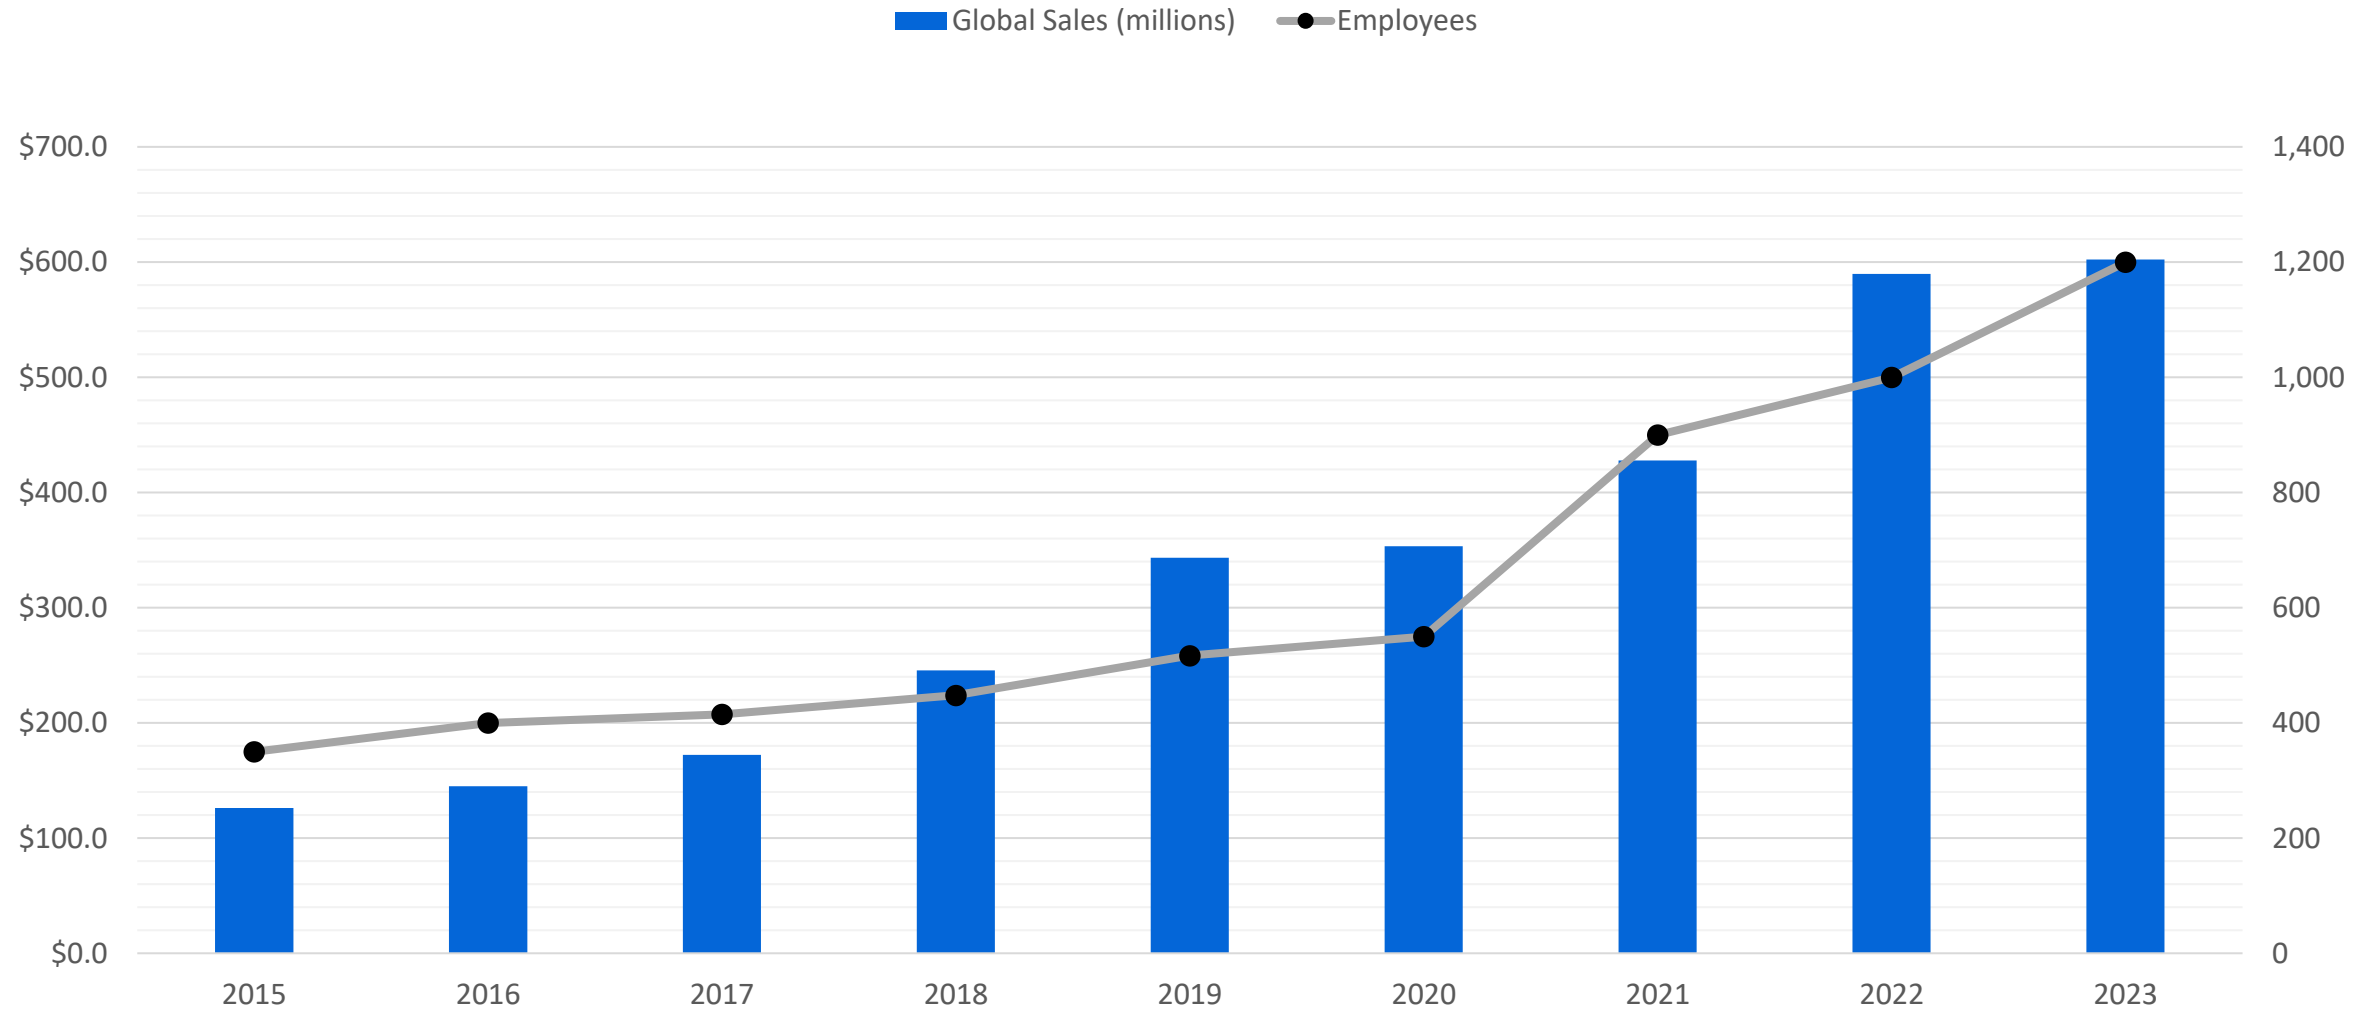

OUR ONLY COMPANY MISSION: GROWTH