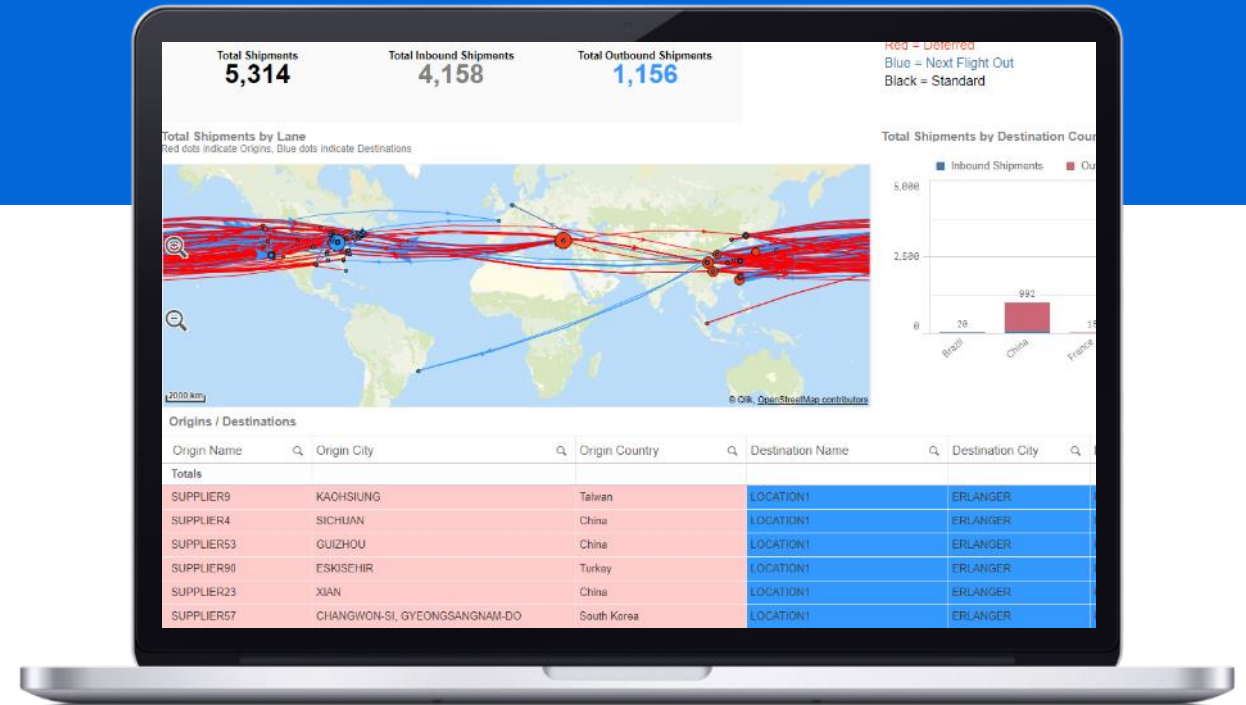

BUSINESS INTELLIGENCE SOLUTIONS

END-TO-END SUPPLY CHAIN VISIBILITY

Logistics Plus offers a full suite of user-friendly BI tools that are reflective of specific customer requirements.

Our custom **analytic solutions** cater to the exact specifications and requirements of our clients rather than having a standard “out of the box” solution.

CAPTURING DATA POINTS ACROSS THE GLOBE

By tracking milestones and the progress of each shipment, we are able to identify specific pain points in a supply chain.

Logistics Plus captures data points regarding the physical movement of shipments across the globe. Our control tower capabilities find the root cause of supply chain disruptions so our clients can readjust their expectations or change their processes in a specific country.