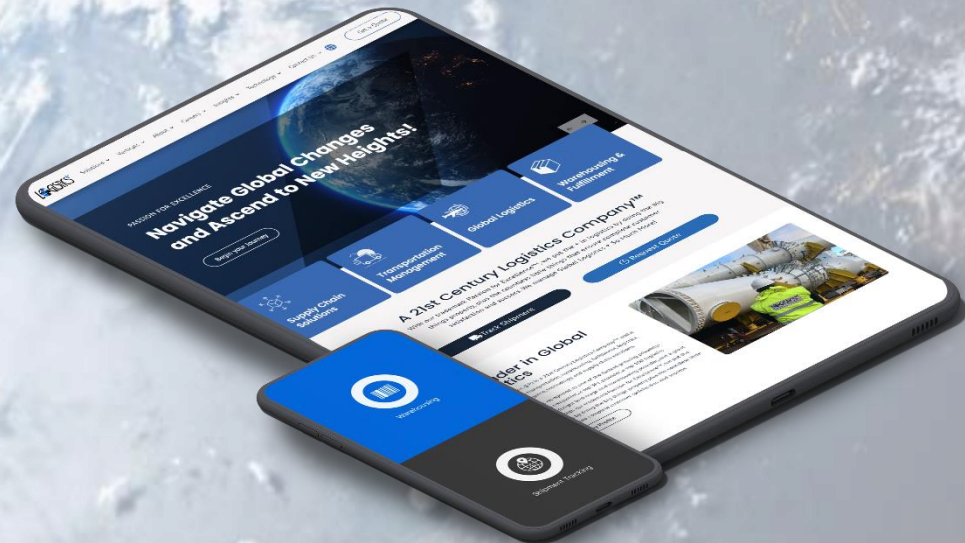

A 21ST CENTURY LOGISTICS COMPANY

CONTENTS

- + Introduction
- + Culture
- + Challenges
- + Solutions
- + Technology
- + Summary

INTRODUCTION

PASSION FOR EXCELLENCE™

OUR HISTORY

FOUNDED IN 1996

Logistics Plus, Inc. (LP) is a *21st Century Logistics Company*™ and a global leader in transportation, warehousing, fulfillment, logistics, business intelligence, technology, and unique supply chain solutions. The company was founded in 1996 in Erie, PA by local entrepreneur, Jim Berlin. Today, the company has over \$600M in global revenues, 1,200 employees, and thousands of customers.