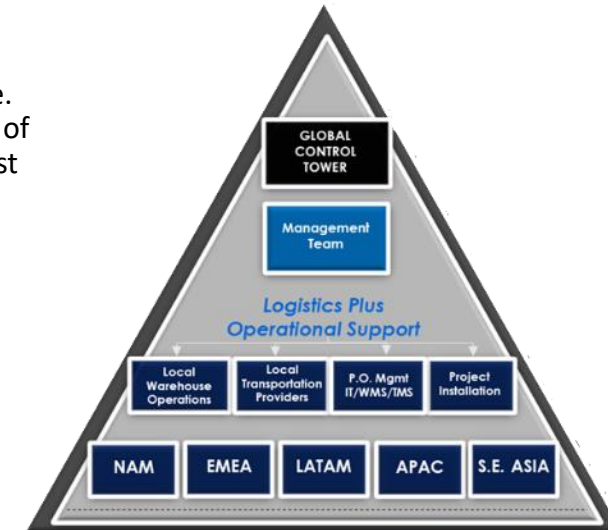

CAPTURING DATA POINTS ACROSS THE GLOBE

By tracking milestones and the progress of each shipment, we are able to identify specific pain points in a supply chain.

Logistics Plus captures data points regarding the physical movement of shipments across the globe. Our control tower capabilities find the root cause of supply chain disruptions so our clients can readjust their expectations or change their processes in a specific country.

By offering the flexibility of tracking one unique shipment, or analyzing multiple shipments on an aggregate level, our control tower capabilities allow our customers to gain a better perspective on all shipment activities.